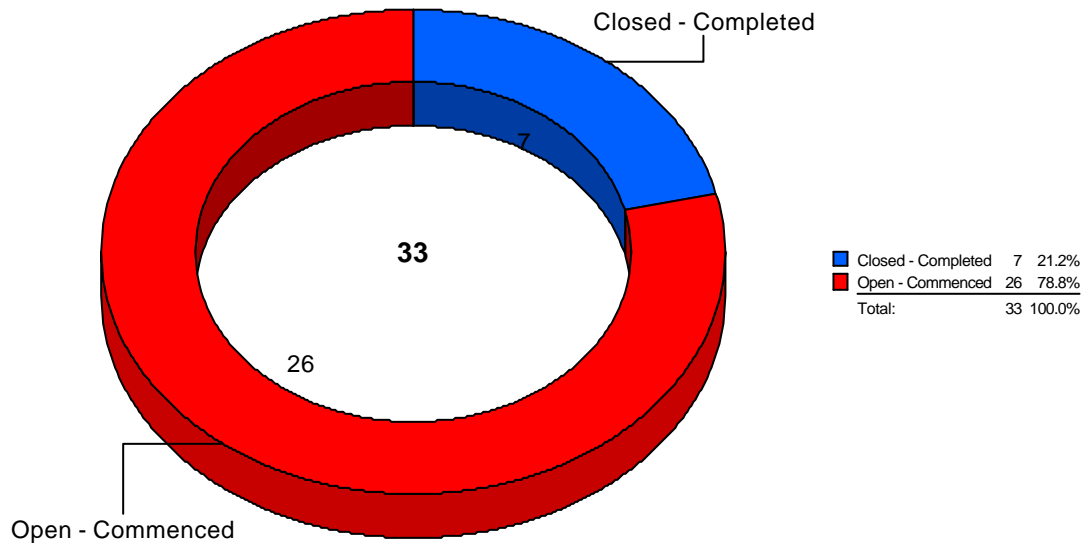

Statistics By Department

Criteria: Requested or Completed between 18/01/2006 and 21/02/2006

Page 1 of 9

SECURITY

Percentage of overall workload = 17.60%

DEPARTMENT UNSPECIFIED

Percentage of overall workload = 12.36%