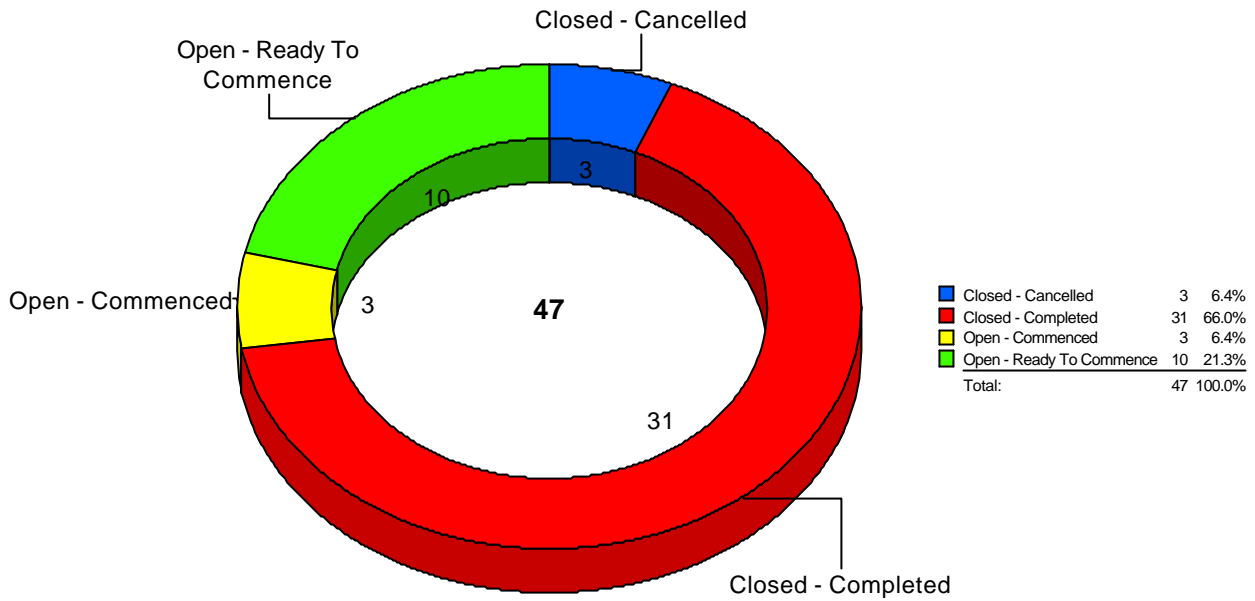

Statistics By Department

Criteria: Requested or Completed between 18/01/2006 and 21/02/2006

Page 1 of 9

SECURITY

Percentage of overall workload = 17.60%

DEPARTMENT UNSPECIFIED

Percentage of overall workload = 12.36%